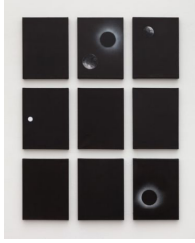

DIANE ROSENSTEIN GALLERY

11. *Quadrant*, 2019
  Acrylic and spray paint on canvas
  39 ½ x 30 ¾ inches // 100.3 x 78.1 cm
  (LBE125)