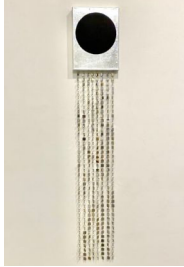

12. *Untitled II*, 2022
  Acrylic and aluminum leaf on canvas, mylar chain
  51 x 9 inches // 160 x 22.9 cm
  (LBE151)