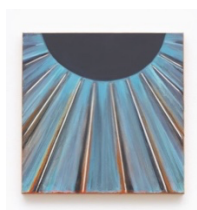

31. *Aten 2, 2018*
  Enamel, spray paint, mirror on panel
  12 x 12 inches // 30.5 x 30.5 cm
  (LBE119)