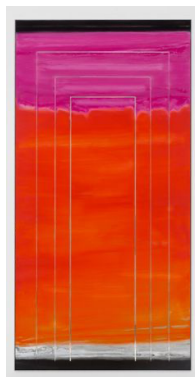

DIANE ROSENSTEIN GALLERY

Lisa Beck: Space-time

November 12, 2022 – January 7, 2023

1. *Alone Together, 2022*
Acrylic, found objects and thread on canvas
40 x 30 inches // 101.6 x 76.2 cm
(LBE100)

2. *Deep Field, 2022*
Acrylic, burlap and unstretched canvas over stretched canvas
60 x 40 inches // 152.4 x 101.6 cm
(LBE144)

3. *Entrance, 2018/2022*
Acrylic, enamel and mirror on panel and drywall
122 x 96 inches // 309.9 x 243.8 cm (Site specific)
(LBE154)

4. *Moving Target, 2013*
Acrylic and mylar on panel
16 x 18 ¼ x 12 ¾ inches // 40.6 x 46.4 x 32.4 cm
(LBE109)

5. *Early Light (red), 2016*
Enamel and mirror on panel, metal frame
72 ¼ x 36 ¼ inches // 183.5 x 92.1 cm
(LBE111)

DIANE ROSENSTEIN GALLERY

6. *Early Light (blue)*, 2016
Enamel and mirror on panel, metal frame
72 ¼ x 36 ¼ inches // 183.5 x 92.1 cm
(LBE110)