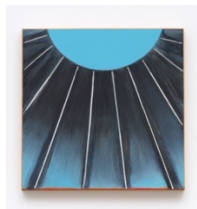

DIANE ROSENSTEIN GALLERY

29. *Aten 5, 2018*
  Enamel, spray paint, mirror on panel
  12 x 12 inches // 30.5 x 30.5 cm
  (LBE123)