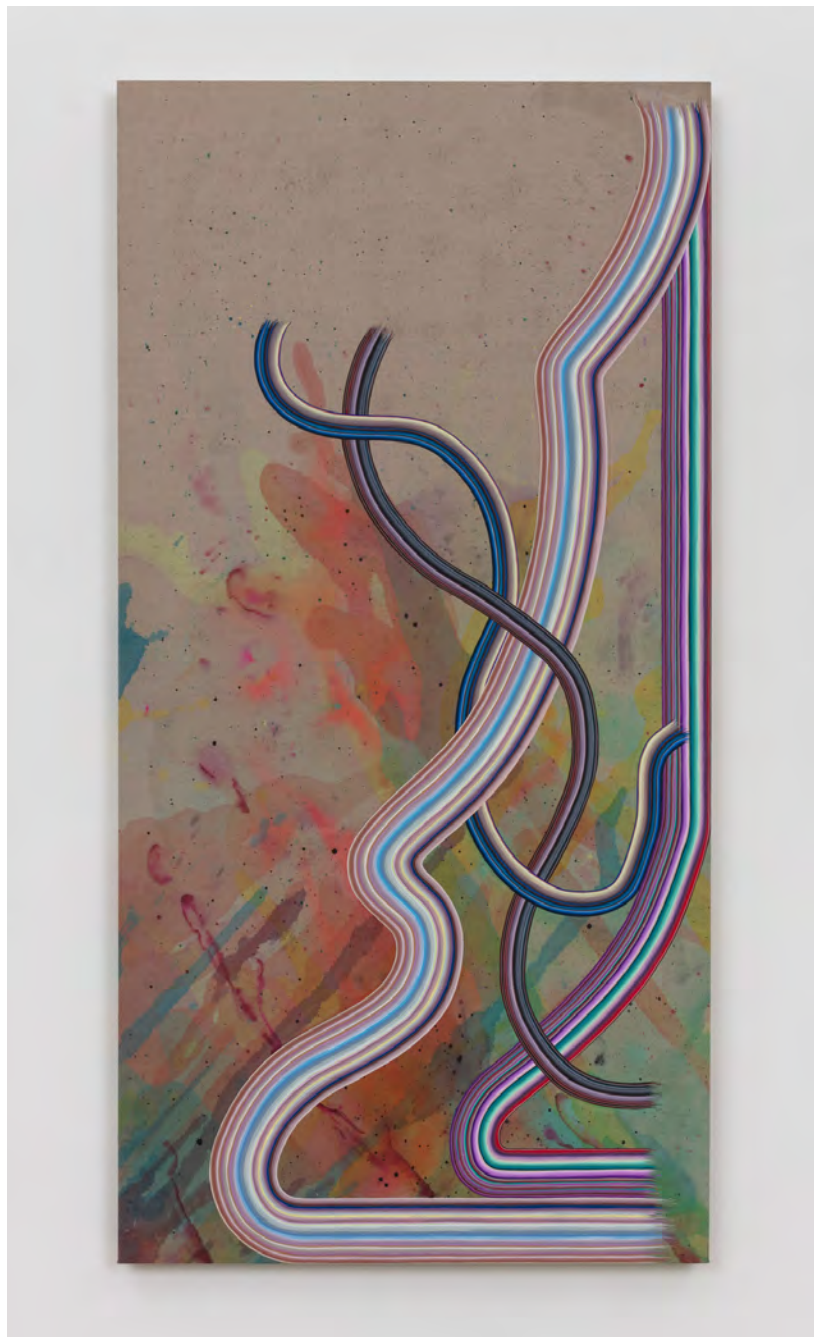

152.4 x 121.9 x 3.8 cm

DTU106

DIANE ROSENSTEIN GALLERY

**Dani Tull**

The Sun matched with the Sea, 2021

Flashe on linen

60 x 48 x 1.5 inches

152.4 x 121.9 x 3.8 cm

DTU107

DIANE ROSENSTEIN GALLERY

**Dani Tull**

La Sagrada Familia (The Sacred Family), 2021

Flashe on linen

60 x 48 x 1.5 inches

152.4 x 121.9 x 3.8 cm

DTU108

DIANE ROSENSTEIN GALLERY

**Dani Tull**

Cascading Voices, 2021

Flashe on linen

72 x 36 x 1.5 inches

182.9 x 91.4 x 3.8 cm

DTU102

DIANE ROSENSTEIN GALLERY

Slow Swirl at the Edge of the Sea, 2021

Flashe on canvas

63 x 36 x 1.5 inches

160 x 91.4 x 3.8 cm

DTU105

**Dani Tull**

When the child was a child It walked with its arms swinging,  
wanted the brook to be a river, the river to be a torrent, and this  
puddle to be the sea. 2021