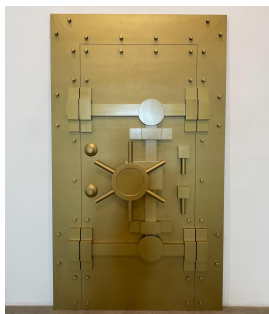

Roland Reiss: The Castle of Perseverance
Curated by Jorin Bossen
April 24 - May 29, 2021

- 1) *Bank Vault Door* from "Security Specific," 1986
Particleboard and acrylic paint
82 x 48 x 10 inches
RRE213

- 2) *Sight Specific*, 1962
Acrylic & epoxy on canvas
50 x 69 inches
RRE221

- 3) *Adult Fairy Tales III: Situation II*, 2020
Mixed media
14.25 x 12 x 12 inches
RRE216

- 4) *Adult Fairy Tales III: Situation III*, 2020
Mixed media
14.25 x 12 x 12 inches
RRE217